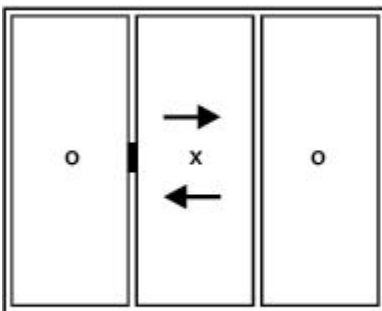

3 panel system

4 panel system

### Door Configurations (Exterior View)

2 Panel (XO) or (OX)

4 Panel (OXXO)

3 Panel (OXO)

3 Panel (XOO) or (OOX)

# Finished Frame Sizes Victorian & Buckingham

2 PANEL	3 PANEL	4 PANEL
5 FT. - 59-1/2 X 79-1/2	7.5 FT. - 88-3/4 X 79-1/2	10 FT. - 117-1/8 X 79-1/2
5 FT. - 58-1/2 X 79-1/2 U.S.	9 FT. - 106-3/4 X 79-1/2	12 FT. - 141-1/8 X 79-1/2
6 FT. - 71-1/2 X 79-1/2	12 FT. - 142-3/4 X 79-1/2 *	16 FT. - 189-1/8 X 79-1/2 *
6 FT. - 70-1/2 X 79-1/2 U.S.		
8 FT. - 95-1/2 X 79-1/2		
5 FT. - 59-1/2 X 81-1/2	7.5 FT. - 88-3/4 X 81-1/2	10 FT. - 117-1/8 X 81-1/2
6 FT. - 71-1/2 X 81-1/2	9 FT. - 106-3/4 X 81-1/2	12 FT. - 141-1/8 X 81-1/2
5 FT. - 59-1/2 X 95-1/2	7.5 FT. - 88-3/4 X 95-1/2	10 FT. - 117-1/8 X 95-1/2 *
6 FT. - 71-1/2 X 95-1/2	9 FT. - 106-3/4 X 95-1/2	12 FT. - 141-1/8 X 95-1/2 *
8 FT. - 95-1/2 X 95-1/2	12 FT. - 142-3/4 X 95-1/2 *	