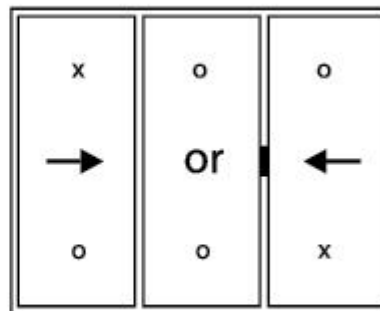

### Door Configurations (Exterior View)

2 Panel (XO) or (OX)

4 Panel (OXXO)

3 Panel (OXO)

3 Panel (XOO) or (OOX)

# Finished Frame Sizes Victorian & Buckingham

2 PANEL	3 PANEL	4 PANEL
5 FT. - 59-1/2 X 79-1/2	7.5 FT. - 88-3/4 X 79-1/2	10 FT. - 117-1/8 X 79-1/2
5 FT. - 58-1/2 X 79-1/2 U.S.	9 FT. - 106-3/4 X 79-1/2	12 FT. - 141-1/8 X 79-1/2
6 FT. - 71-1/2 X 79-1/2	12 FT. - 142-3/4 X 79-1/2 *	16 FT. - 189-1/8 X 79-1/2 *
6 FT. - 70-1/2 X 79-1/2 U.S.		
8 FT. - 95-1/2 X 79-1/2		
5 FT. - 59-1/2 X 81-1/2	7.5 FT. - 88-3/4 X 81-1/2	10 FT. - 117-1/8 X 81-1/2
6 FT. - 71-1/2 X 81-1/2	9 FT. - 106-3/4 X 81-1/2	12 FT. - 141-1/8 X 81-1/2
5 FT. - 59-1/2 X 95-1/2	7.5 FT. - 88-3/4 X 95-1/2	10 FT. - 117-1/8 X 95-1/2 *
6 FT. - 71-1/2 X 95-1/2	9 FT. - 106-3/4 X 95-1/2	12 FT. - 141-1/8 X 95-1/2 *
8 FT. - 95-1/2 X 95-1/2	12 FT. - 142-3/4 X 95-1/2 *	