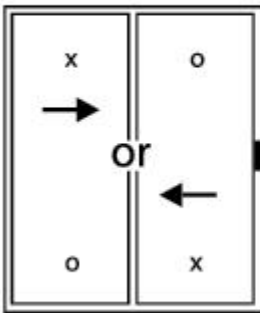

3 panel system

4 panel system

### Door Configurations (Exterior View)

2 Panel (XO) or (OX)

4 Panel (OXXO)

3 Panel (OXO)

3 Panel (XOO) or (OOX)

# Finished Frame Sizes Victorian & Buckingham

2 PANEL	3 PANEL	4 PANEL
5 FT. - 59-1/2 X 79-1/2	7.5 FT. - 88-3/4 X 79-1/2	10 FT. - 117-1/8 X 79-1/2
5 FT. - 58-1/2 X 79-1/2 U.S.	9 FT. - 106-3/4 X 79-1/2	12 FT. - 141-1/8 X 79-1/2
6 FT. - 71-1/2 X 79-1/2	12 FT. - 142-3/4 X 79-1/2 *	16 FT. - 189-1/8 X 79-1/2 *
6 FT. - 70-1/2 X 79-1/2 U.S.		
8 FT. - 95-1/2 X 79-1/2		
5 FT. - 59-1/2 X 81-1/2	7.5 FT. - 88-3/4 X 81-1/2	10 FT. - 117-1/8 X 81-1/2
6 FT. - 71-1/2 X 81-1/2	9 FT. - 106-3/4 X 81-1/2	12 FT. - 141-1/8 X 81-1/2
5 FT. - 59-1/2 X 95-1/2	7.5 FT. - 88-3/4 X 95-1/2	10 FT. - 117-1/8 X 95-1/2 *
6 FT. - 71-1/2 X 95-1/2	9 FT. - 106-3/4 X 95-1/2	12 FT. - 141-1/8 X 95-1/2 *
8 FT. - 95-1/2 X 95-1/2	12 FT. - 142-3/4 X 95-1/2 *	