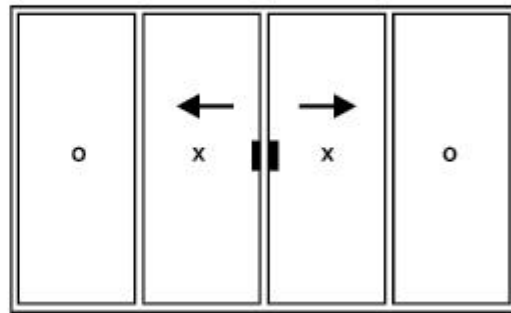

3 panel system

4 panel system

### Door Configurations (Exterior View)

2 Panel (XO) or (OX)

4 Panel (OXXO)

3 Panel (OXO)

3 Panel (XOO) or (OOX)

# Finished Frame Sizes Victorian & Buckingham

2 PANEL	3 PANEL	4 PANEL
5 FT. - 59-1/2 X 79-1/2	7.5 FT. - 88-3/4 X 79-1/2	10 FT. - 117-1/8 X 79-1/2
5 FT. - 58-1/2 X 79-1/2 U.S.	9 FT. - 106-3/4 X 79-1/2	12 FT. - 141-1/8 X 79-1/2
6 FT. - 71-1/2 X 79-1/2	12 FT. - 142-3/4 X 79-1/2 *	16 FT. - 189-1/8 X 79-1/2 *
6 FT. - 70-1/2 X 79-1/2 U.S.		
8 FT. - 95-1/2 X 79-1/2		
5 FT. - 59-1/2 X 81-1/2	7.5 FT. - 88-3/4 X 81-1/2	10 FT. - 117-1/8 X 81-1/2
6 FT. - 71-1/2 X 81-1/2	9 FT. - 106-3/4 X 81-1/2	12 FT. - 141-1/8 X 81-1/2
5 FT. - 59-1/2 X 95-1/2	7.5 FT. - 88-3/4 X 95-1/2	10 FT. - 117-1/8 X 95-1/2 *
6 FT. - 71-1/2 X 95-1/2	9 FT. - 106-3/4 X 95-1/2	12 FT. - 141-1/8 X 95-1/2 *
8 FT. - 95-1/2 X 95-1/2	12 FT. - 142-3/4 X 95-1/2 *	